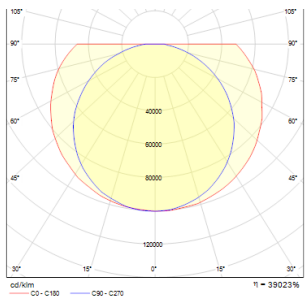

VADIS WALL

LED 8W 520 lm Ra 80

Outdoor wall light with integrated LED and a shade of frosted acrylic.

RP EUR incl. VAT

R10547

VADIS wall anthracite grey 230V LED 8W
IP54 3000K

129,00

IP54