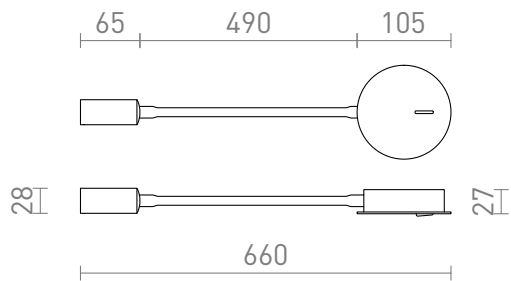

NEW

VALE

LED 3W 150 lm Ra 80

LED wall light on gooseneck with a switch on the base. A feed-in for cables can be found on the base, for the option to connect to nearby power sockets. Cable not included.

RP EUR incl. VAT

R13647	VALE wall white 230V LED 3W 30° 3000K	78,00
R13648	VALE wall black 230V LED 3W 30° 3000K	78,00

3D model

manual