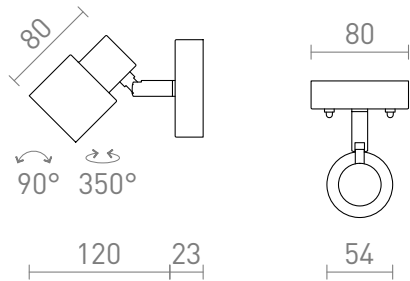

NEW

VALTO I

Ceiling or wall lamp with a directional shade and GU10 socket for LED light sources. Suitable in bathrooms.

RP EUR incl. VAT

R13696

VALTO I wall chrome 230V GU10 LED 5W
IP44

35,00

IP44

 3D model

 manual

G11837