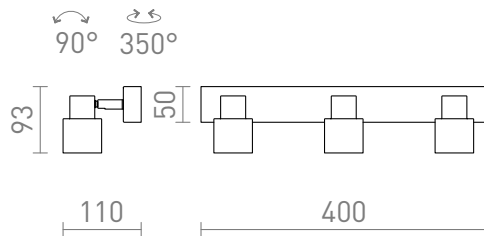

NEW

VALTO III

Ceiling or wall lamp with a directional shades and GU10 socket for LED light sources. Suitable in bathrooms.

RP EUR incl. VAT

R13704

VALTO III surface mounted chrome 230V
GU10 LED 3x5W IP44

88,00

IP44

 3D model

 manual

G11837