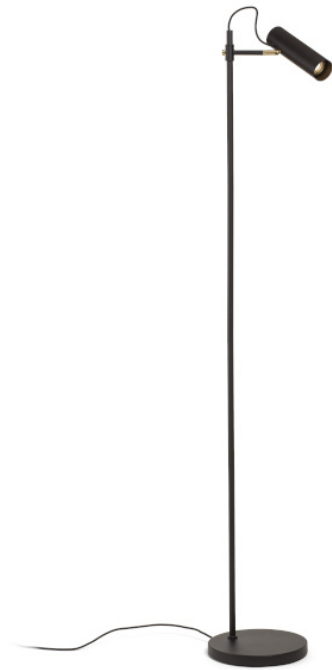

NEW

VARIA

Elegant floor lamp with a cylindric head for GU10 LED light sources.
The switch is located on the back of the head piece.

RP EUR incl. VAT

R13660

VARIA floor black brass 230V LED GU10 9W

120,00

 3D model