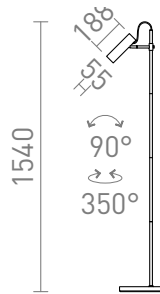

NEW

VARIA

Elegant floor lamp with a cylindric head for GU10 LED light sources.
The switch is located on the back of the head piece.

RP EUR incl. VAT

R13660

VARIA floor black brass 230V LED GU10 9W

120,00

 3D model