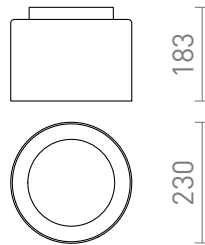

## VENICE E27 23

Ceiling light with a combined shade consisting of exterior clear glass and interior opal-colored glass, on a chrome-plated base with an E27 socket for LED light sources. Suitable for use in bathrooms.

RP EUR incl. VAT

**R13684**

VENICE 23 ceiling clear glass/opal-colored  
glass/chrome 230V E27 20W IP44

**138,00**

IP44

3D model

manual

G13307