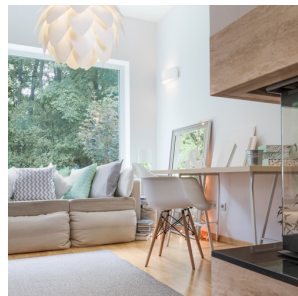

VERITA

Rounded wall light of plaster with UP/DOWN illumination and an E27 socket. The surface can be colored with interior paint.

RP EUR incl. VAT

R12365

VERITA wall plaster 230V E27 33W

58,00

3D model

manual