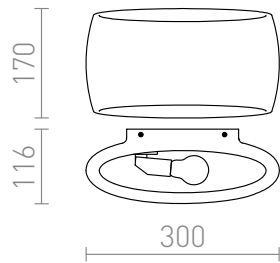

VERITA

Rounded wall light of plaster with UP/DOWN illumination and an E27 socket. The surface can be colored with interior paint.

RP EUR incl. VAT

R12365

VERITA wall plaster 230V E27 33W

58,00

3D model

manual