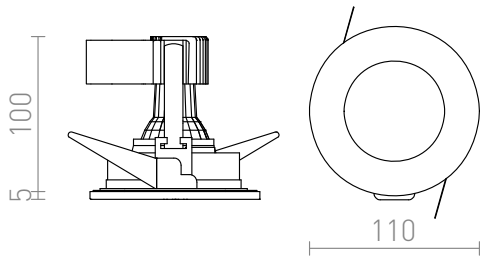

VERO 12V

Recessed light suitable in wet environments with a glass cover that has a satin center. Needs an appropriate transformer which is sold separately.

RP EUR incl. VAT

R10394/12	VERO recessed white 12V GU5,3 50W IP44	48,00
------------------	--	--------------

R10395/12	VERO recessed chrome 12V GU5,3 50W IP44	48,00
------------------	---	--------------

IP44

3D model

manual

9,5

0,39

G12233