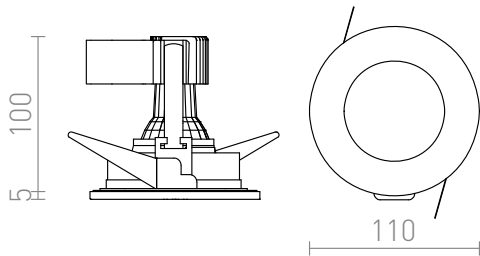

VERO 230V

Recessed light suitable in wet environments. The cover glass has a satin center.

RP EUR incl. VAT

R10394	VERO recessed white 230V GU10 50W IP44	48,00
R10395	VERO recessed chrome 230V GU10 50W IP44	48,00

IP44

 3D model  manual