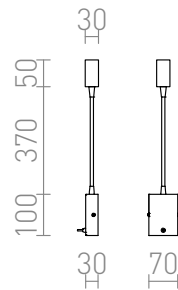

VERSA

LED 3W 240 lm Ra 80

LED spotlight on gooseneck with a toggle switch located on the bottom of the base.

RP EUR incl. VAT

R10602

VERSA wall matt nickel 230V LED 3W 40°
3000K

88,00

 3D model