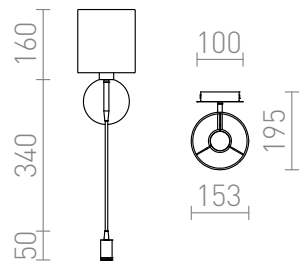

VERSA E27 + LED

LED 42+3W 240 lm Ra 80

Wall lamp with a textile shade and LED spotlight on gooseneck. Both light sources can be controlled individually by toggle switches on the base.

RP EUR incl. VAT

R10580

VERSA wall with shade white matt nickel
230V E27 LED 42+3W 40° 3000K

138,00

 3D model

 manual

G13026