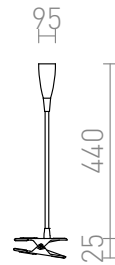

3D model

manual