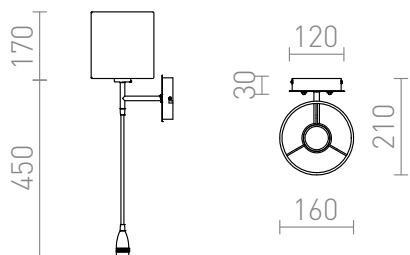

VERSINA

LED 28+3W 180 lm Ra 80

Wall lamp with a textile shade and LED spotlight on gooseneck. Both light sources can be controlled individually by switches located on a round base.

RP EUR incl. VAT

R12955

VERSINA with shade white chrome 230V E27
LED 28+3W 25° 3000K

88,00

 3D model

 manual

G13026