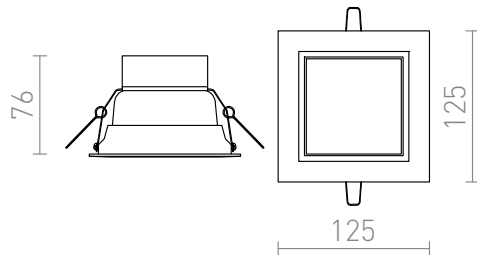

VIC 12

LED 10W 900 lm Ra 80

Power LED 10W or 16W. White painted structured frame made of die-cast aluminum.

RP EUR incl. VAT

R10296

VIC 12 recessed white 230V LED 10W 3000K

9,50

3D model