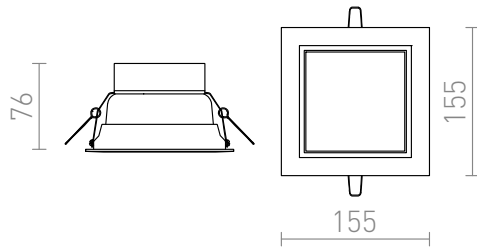

VIC 15

LED 16W 1440 lm Ra 80

Lamp with integrated high-output LED and a white-lacquered angular frame of die-cast aluminum.

RP EUR incl. VAT

R10297	VIC 15 recessed white 230V LED 16W 3000K	12,00
R10297/C	VIC 15 recessed cream white 230V LED 16W 3000K	12,00

3D model

manual