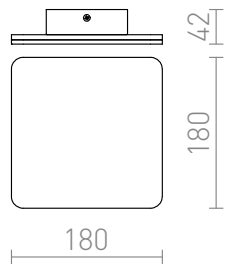

3D model

manual