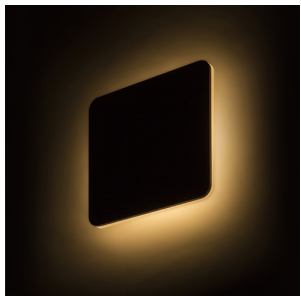

3D model

manual