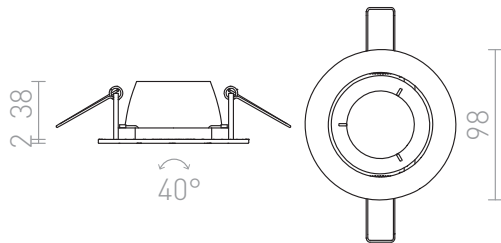

VIP

Round fold-out light of metal in white-lacquered or matte nickel finish.

RP EUR incl. VAT

| | | |
|---------------|--|--------------|
| R11737 | VIP fold out matt nickel 230V GU10 50W | 17,00 |
| R11746 | VIP fold out matt white 230V GU10 50W | 15,00 |

3D model

manual

G11841