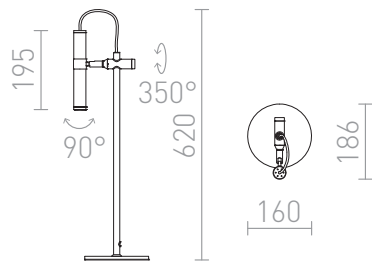

VIPER TL

LED 3W 100 lm Ra 80

Elegantly designed table lamp with a black adjustable LED reflector, red textile cable and chrome-plated details.

RP EUR incl. VAT

R12462

VIPER TL black chrome 230V LED 3W 60°
3000K

138,00

3D model

manual