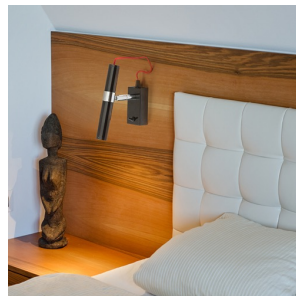

3D model

manual