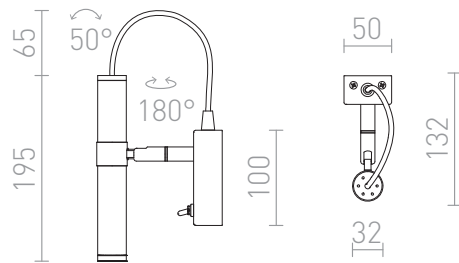

3D model

manual