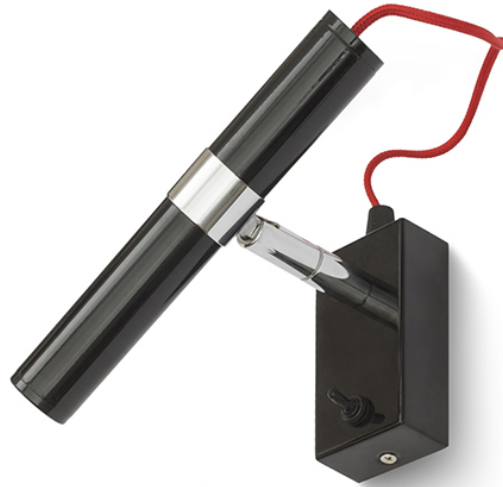

# VIPER WL

LED 3W 100 lm Ra 80

Elegantly designed wall lamp with chrome-plated details, a black LED reflector and red textile cable.

RP EUR incl. VAT

**R12461**

VIPER WL black chrome 230V LED 3W 60°  
3000K