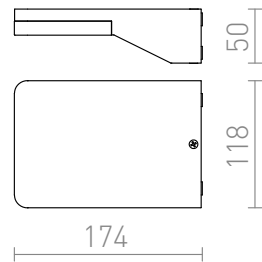

VIRGO

LED 9W 800 lm Ra 80

Outdoor wall light of die-cast aluminum with an opal-colored cover and integrated LED for downward illumination.

RP EUR incl. VAT

R11946

VIRGO wall anthracite grey 230V LED 9W
IP65 3000K

78,00

IP65

 3D model

 manual