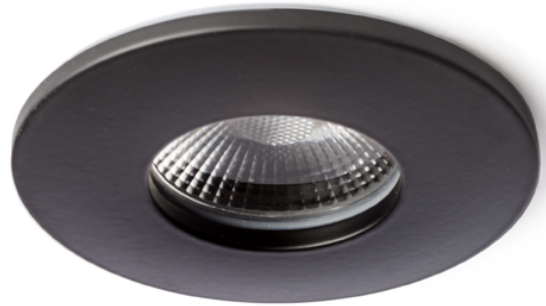

WATERBOY R

LED 10W 550 lm Ra 80

LED recessed aluminum luminaire suitable for humid environments in several color variants.

RP EUR incl. VAT

R11725	WATERBOY R matt white 230V LED 10W 40° IP65 3000K	68,00
R11726	WATERBOY R matt nickel 230V LED 10W 40° IP65 3000K	68,00
R11727	WATERBOY R chrome 230V LED 10W 40° IP65 3000K	68,00
R11740	WATERBOY R matt black 230V LED 10W 40° IP65 3000K	68,00