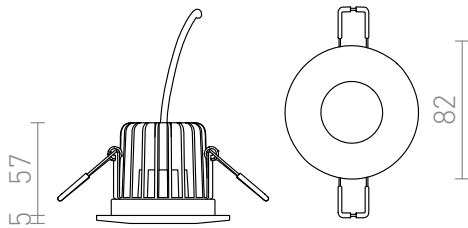

WATERBOY R

LED 10W 550 lm Ra 80

LED recessed aluminum luminaire suitable for humid environments in several color variants.

RP EUR incl. VAT

R11725	WATERBOY R matt white 230V LED 10W 40° IP65 3000K	68,00
R11726	WATERBOY R matt nickel 230V LED 10W 40° IP65 3000K	68,00
R11727	WATERBOY R chrome 230V LED 10W 40° IP65 3000K	68,00
R11740	WATERBOY R matt black 230V LED 10W 40° IP65 3000K	68,00

IP65

 3D model

 manual