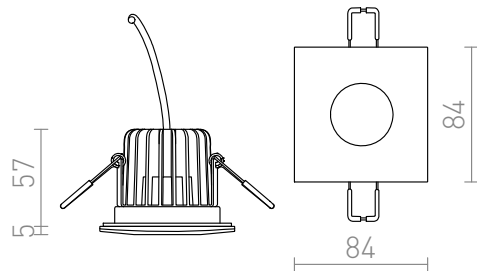

WATERBOY SQ

LED 10W 550 lm Ra 80

LED recessed aluminum luminaire suitable for humid environments in several color variants.

RP EUR incl. VAT

R11728	WATERBOY SQ matt white 230V LED 10W 40° IP65 3000K	68,00
R11729	WATERBOY SQ matt nickel 230V LED 10W 40° IP65 3000K	48,00
R11730	WATERBOY SQ chrome 230V LED 10W 40° IP65 3000K	48,00
R11741	WATERBOY SQ matt black 230V LED 10W 40° IP65 3000K	68,00

IP65

 3D model

 manual