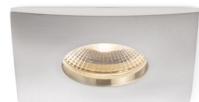

LED 10W 550 lm Ra 80

LED recessed aluminum luminaire suitable for humid environments in several color variants.

RP EUR incl. VAT

R11728	WATERBOY SQ matt white 230V LED 10W 40° IP65 3000K	68,00
R11729	WATERBOY SQ matt nickel 230V LED 10W 40° IP65 3000K	48,00
R11730	WATERBOY SQ chrome 230V LED 10W 40° IP65 3000K	48,00
R11741	WATERBOY SQ matt black 230V LED 10W 40° IP65 3000K	68,00

IP65