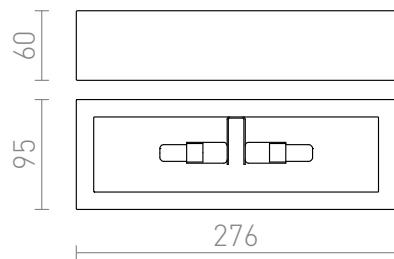

WIM

Wall light of plaster which can be colored with interior paint.

RP EUR incl. VAT

R10465

WIM wall plaster 230V G9 2x40W

48,00

 3D model

 manual