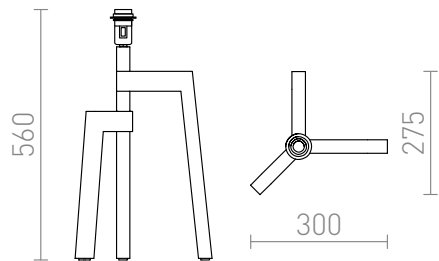

# WOODY TABLE BASE

Wooden table base with E27 socket. The power switch is located on the E27 socket for easy access. Suitable shades: DELISA 25/16, CONNY 15/30, CONNY 35/30, RON 40/25, TEMPO 30/19.

RP EUR incl. VAT

**R11791**

WOODY table lamp base oak 230V E27 25W

**88,00**

 3D model

 manual

G13026