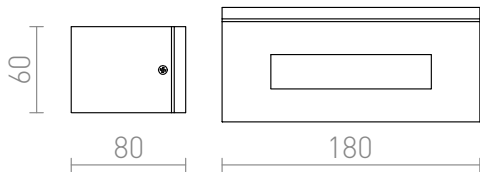

# WOOP

IP54

Outdoor UP/DOWN light. One side of the light has a clear glass cover with a black trim. The other side has a frosted glass cover, that also has a black trim.

RP EUR incl. VAT

<b>R10439</b>	WOOP wall anthracite grey 230V R7s 78mm 48W IP54	<b>48,00</b>
<b>R10438</b>	WOOP wall silver grey 230V R7s 78mm 48W IP54	<b>48,00</b>
<b>R10437</b>	WOOP wall white 230V R7s 78mm 48W IP54	<b>48,00</b>