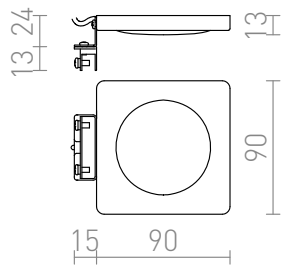

YOLO

LED 4W 215 lm Ra 80

Bathroom light with built-in LED for fixing on cabinets and mirrors.

RP EUR incl. VAT

R10588

YOLO SQ above mirror chrome 12V= LED 4W
IP44 3000K

48,00

IP44

 3D model

 manual

 .ies data