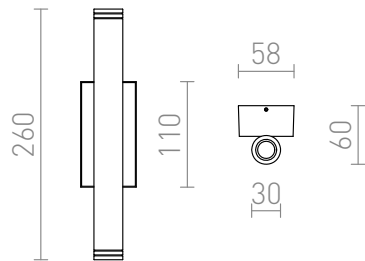

ZANE

LED 2x3W 300 lm Ra 80

Minimalistic tube-shaped lamp on a square base with integrated LED for UP/DOWN illumination, suitable for outdoor use.

RP EUR incl. VAT

R12959	ZANE wall anthracite grey 230V LED 2x3W 60° IP54 3000K	68,00
R12960	ZANE wall matt nickel 230V LED 2x3W 60° IP54 3000K	78,00

IP54

 3D model

 manual