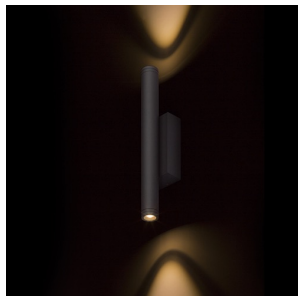

ZANE

LED 2x3W 300 lm Ra 80

Minimalistic tube-shaped lamp on a square base with integrated LED for UP/DOWN illumination, suitable for outdoor use.

RP EUR incl. VAT

R12959	ZANE wall anthracite grey 230V LED 2x3W 60° IP54 3000K	68,00
R12960	ZANE wall matt nickel 230V LED 2x3W 60° IP54 3000K	78,00

IP54

3D model

manual