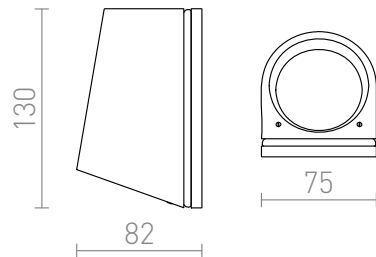

# ZAZA

LED 3,3W 250 lm Ra 80

Unidirectional outdoor wall lamp with a clear glass cover.

RP EUR incl. VAT

**R10398**

ZAZA wall anthracite grey 230V LED 3.3W  
IP65 3000K

**88,00**

# IP65

3D model

manual

.ies data