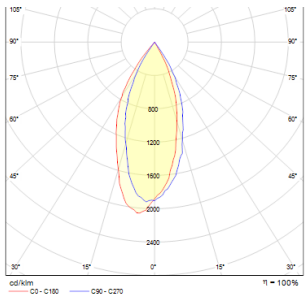

ZAZA

LED 3,3W 250 lm Ra 80

Unidirectional outdoor wall lamp with a clear glass cover.

RP EUR incl. VAT

R10398

ZAZA wall anthracite grey 230V LED 3.3W
IP65 3000K

88,00

IP65

3D model

manual

.ies data