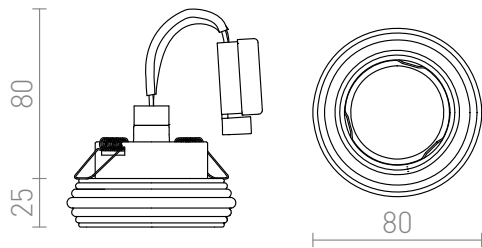

ZIK

Recessed light with textured frame for GU10 light sources.

RP EUR incl. VAT

R10282

ZIK recessed chrome 230V GU10 50W

3,80

3D model

manual

7

0,26

G11841