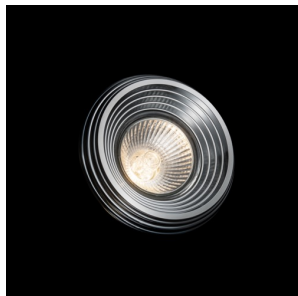

ZIK

Recessed light with textured frame for GU10 light sources.

RP EUR incl. VAT

R10282

ZIK recessed chrome 230V GU10 50W

3,80

3D model

manual