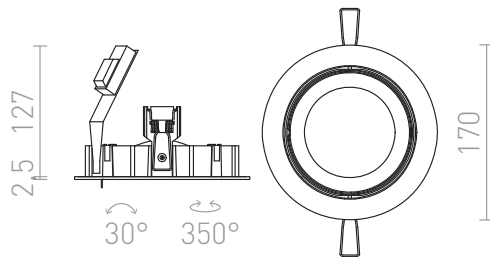

ZIZI I

Recessed light of white lacquered aluminum with tilt-function, for AR111 light sources.

RP EUR incl. VAT

R12695

ZIZI I recessed white 12V G53 50W

48,00

3D model

manual