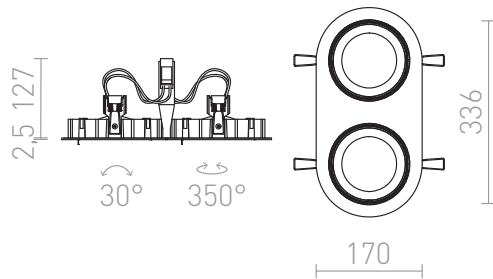

ZIZI II

Recessed light of white lacquered aluminum with tilt-function, for AR111 light sources.

RP EUR incl. VAT

R12696

ZIZI II recessed white 12V G53 50W

98,00

3D model

manual