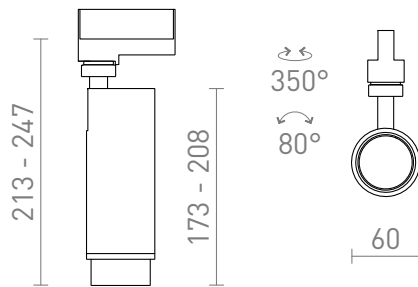

NEW

ZUMA FOR 3-CIRCUIT TRACKS

LED 20W 1500 lm Ra 80

Tube-shaped 3-circuit track light with the ability to adjust the beam angle between 10-50° using a zoom function.

RP EUR incl. VAT

R13529	ZUMA DIMM for 3-circuit tracks white 230V LED 20W 10 50° 3000K	120,00
R13531	ZUMA DIMM for 3-circuit tracks black 230V LED 20W 10 50° 3000K	120,00

 3D model

 manual