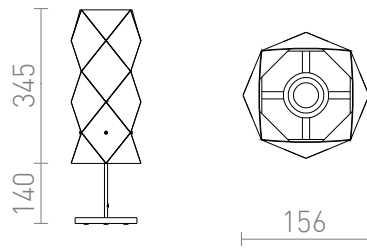

ZUMBA

Small table lamp on a wooden base with a plastic shade. This item comes delivered unassembled.

RP EUR incl. VAT

R13320

ZUMBA table white PVC/wood/chrome 230V
E14 11W

58,00

 3D model

 manual