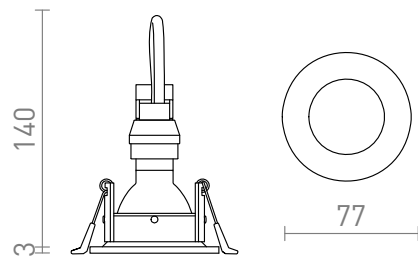

ZURI R

Round recessed spotlight with a fixed GU10 socket.

RP EUR incl. VAT

R13389

ZURI R recessed black 230V GU10 35W

11,50

3D model

manual

G11841