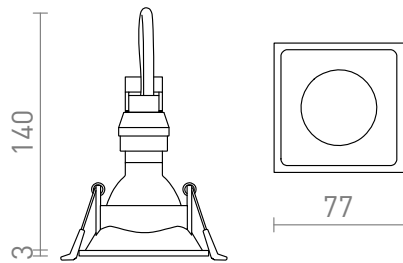

ZURI SQ

Square recessed spotlight with a fixed GU10 socket.

RP EUR incl. VAT

R13390	ZURI SQ recessed white 230V GU10 35W	11,50
R13391	ZURI SQ recessed black 230V GU10 35W	11,50

3D model

manual

6,5

0,20