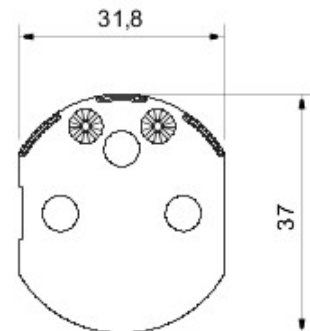

### DIMENSIONAL

GEWISS S.p.A. Via A. Volta, 1  
24069 Cenate Sotto - Bergamo - Italy  
tel. +39 035 94 61 11 fax +39 035 94 69 09

www.gewiss.com  
sat@gewiss.com  
Last update 12/01/2020

Data, measures, designs and pictures are shown only as informativ purposes, and could be changed without previous notice