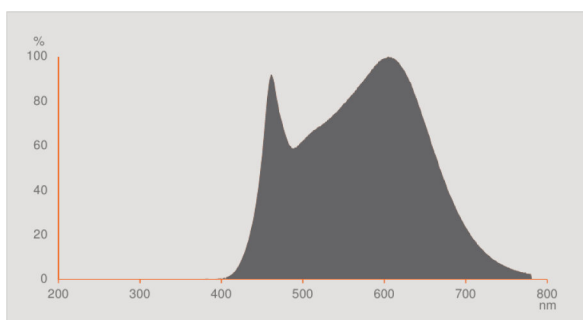

Energy consumption	8 kWh/1000h

Country-specific categorizations

Order reference	LPPAR16D8036 8,

Light Distribution

Spectral power distribution

LOGISTICAL DATA

Product code	Packaging unit (Pieces/Unit)	Dimensions (length x width x height)	Gross weight	Volume
4058075260153	Folding carton box 1	49 mm x 49 mm x 62 mm	63.00 g	0.15 dm³
4058075260160	Shipping carton box 10	255 mm x 107 mm x 72 mm	892.00 g	1.96 dm³

The mentioned product code describes the smallest quantity unit which can be ordered. One shipping unit can contain one or more single products. When placing an order, for the quantity please enter single or multiples of a shipping unit.

REFERENCES / LINKS

For dimming conformity see

- www.ledvance.com/dim

For further products and actual information concerning LED lamps see

- www.ledvance.com/ledlamps