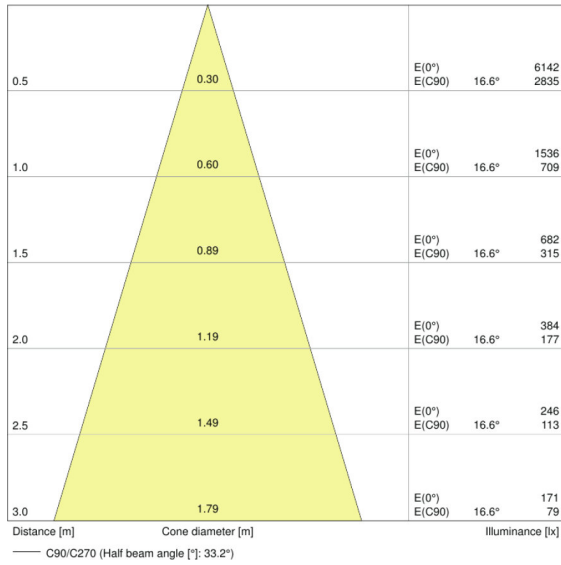

Energy consumption	8 kWh/1000h

Country-specific categorizations

ILCOS	DRR-7,2/840-12-GU5,3-50/36
Order reference	LPMR165036 7,2W

Light Distribution

LDC typ polar