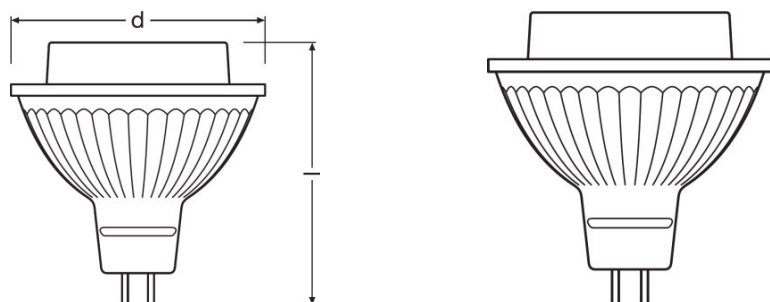

### Light technical data

Beam angle	36 °
Warm-up time (60 %)	< 0.50 s
Starting time	< 0.5 s
Nominal beam angle	36 °
Rated beam angle (half peak value)	36.00 °

Dimensions & weight

<b>Overall length</b>	53.0 mm
<b>Diameter</b>	51.0 mm
<b>Outer bulb</b>	MR51
<b>Length</b>	53.0 mm
<b>Maximum diameter</b>	51.0 mm