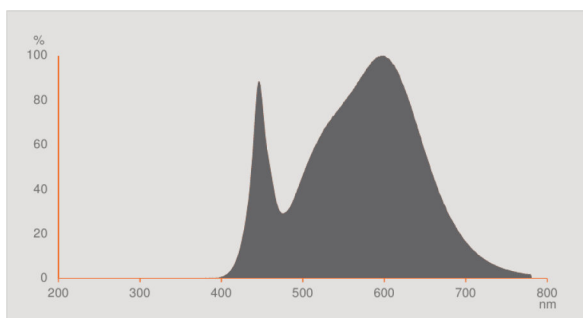

LDC typ cone

Spectral power distribution

EQUIPMENT / ACCESSORIES

- Equipped with high-power LEDs

LOGISTICAL DATA

Product code	Packaging unit (Pieces/Unit)	Dimensions (length x width x height)	Gross weight	Volume
4052899957824	Folding carton box 1	49 mm x 49 mm x 62 mm	72.00 g	0.15 dm³
4052899958524	Shipping carton box 10	255 mm x 107 mm x 72 mm	745.00 g	1.96 dm³

The mentioned product code describes the smallest quantity unit which can be ordered. One shipping unit can contain one or more single products. When placing an order, for the quantity please enter single or multiples of a shipping unit.

REFERENCES / LINKS

For further products and actual information concerning LED lamps see

- www.ledvance.com/ledlamps

For Guarantee see

- www.ledvance.com/guarantee

Further information see

- www.ledvance.com/low-voltage-ledlamps

DISCLAIMER