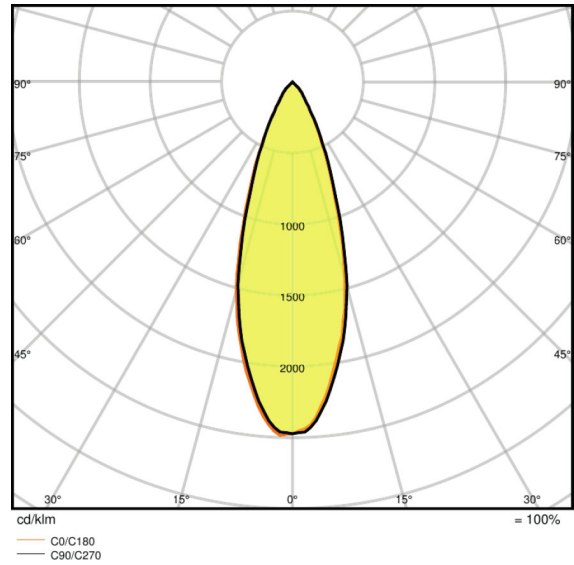

Energy consumption	8 kWh/1000h

Country-specific categorizations

ILCOS	DRR-7,2/840-12-GU5,3-50/36
Order reference	LPMR165036 7,2W

Light Distribution

LDC typ polar