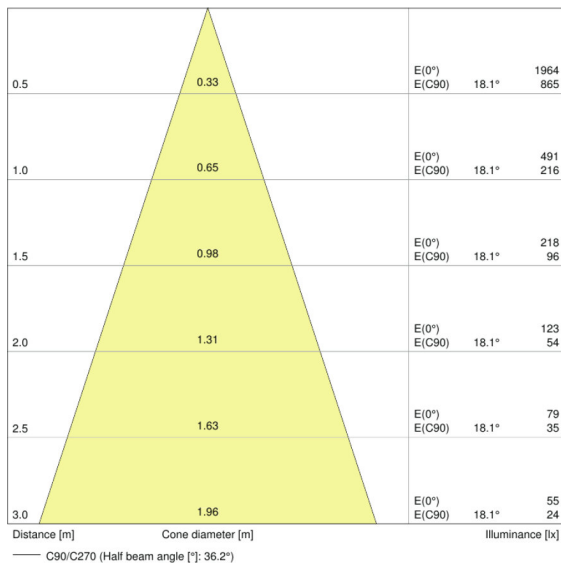

Energy consumption

4 kWh/1000h

Country-specific categorizations

Order reference

LPMR16D2036 3,4

Light Distribution

LDC typ polar