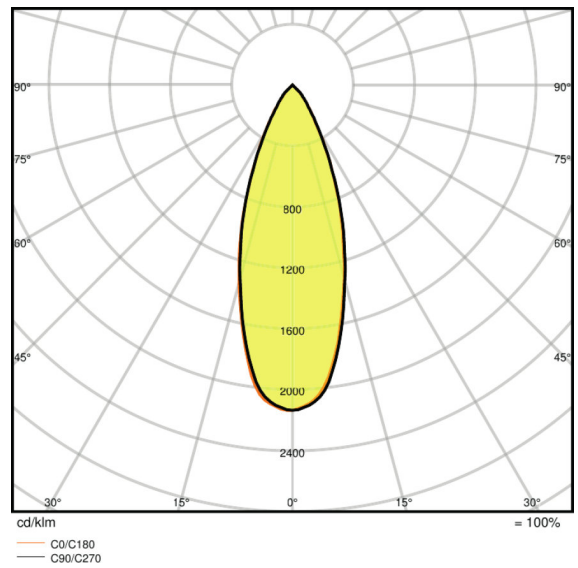

Energy consumption

4 kWh/1000h

Country-specific categorizations

Order reference

LPMR16D2036 3,4

Light Distribution

LDC typ polar