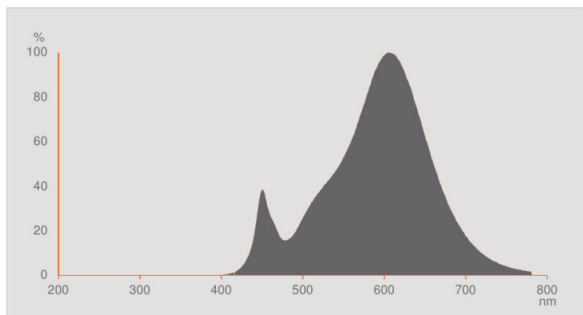

LDC typ cone

Spectral power distribution

LOGISTICAL DATA

Product code	Packaging unit (Pieces/Unit)	Dimensions (length x width x height)	Gross weight	Volume
4058075094871	Folding carton box 1	49 mm x 49 mm x 62 mm	45.00 g	0.15 dm³
4058075094888	Shipping carton box 10	257 mm x 110 mm x 70 mm	498.00 g	1.98 dm³

The mentioned product code describes the smallest quantity unit which can be ordered. One shipping unit can contain one or more single products. When placing an order, for the quantity please enter single or multiples of a shipping unit.

REFERENCES / LINKS

For dimming conformity see

- www.ledvance.com/dim

For further products and actual information concerning LED lamps see

- www.ledvance.com/ledlamps

For Guarantee see

- www.ledvance.com/guarantee

Further information see

- www.ledvance.com/low-voltage-ledlamps

DISCLAIMER

Subject to change without notice. Errors and omission excepted. Always make sure to use the most recent release.