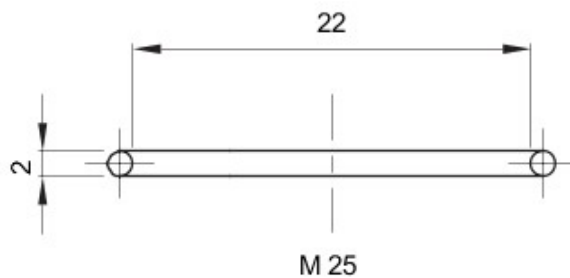

Pentru capace cu pas
Electrocod

M25 Descriere
36B

Garnitură inelară pentru capace

DIMENSIONAL

GEWISS S.p.A. Via A. Volta, 1
24069 Cenate Sotto - Bergamo - Italy
tel. +39 035 94 61 11 fax +39 035 94 69 09

www.gewiss.com
sat@gewiss.com
Last update 12/01/2020

Data, measures, designs and pictures are shown only as informativ purposes, and could be changed without previous notice