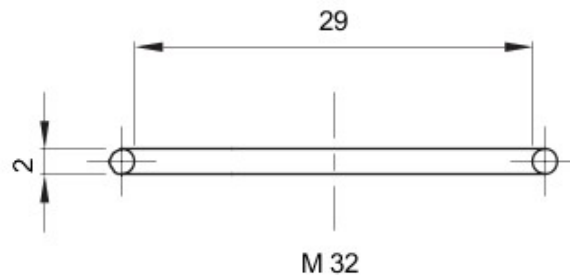

Pentru capace cu pas
Electrocod

M32 Descriere
36B

Garnitură inelară pentru capace

DIMENSIONAL

GEWISS S.p.A. Via A. Volta, 1
24069 Cenate Sotto - Bergamo - Italy
tel. +39 035 94 61 11 fax +39 035 94 69 09

www.gewiss.com
sat@gewiss.com
Last update 12/01/2020

Data, measures, designs and pictures are shown only as informativ purposes, and could be changed without previous notice