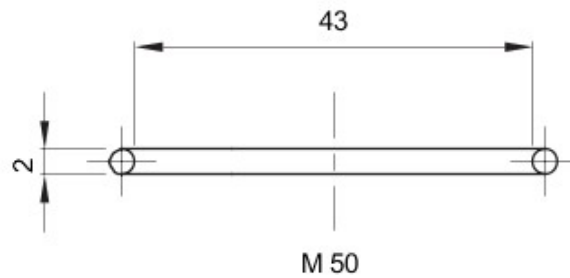

Pentru capace cu pas
Electrocod

M50 Descriere
36B

Garnitură inelară pentru capace

DIMENSIONAL

GEWISS S.p.A. Via A. Volta, 1
24069 Cenate Sotto - Bergamo - Italy
tel. +39 035 94 61 11 fax +39 035 94 69 09

www.gewiss.com
sat@gewiss.com
Last update 12/01/2020

Data, measures, designs and pictures are shown only as informativ purposes, and could be changed without previous notice