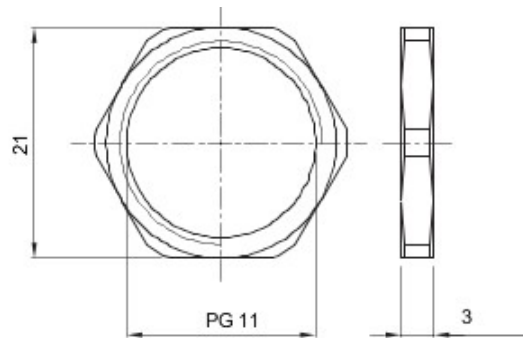

Material	Nichelat	Descriere	Piuliță de fixare
Tip pas filet	PG11	Arie	1 (G) - 20 (D)
Electrocod	3651		

#### DIMENSIONAL

GEWISS S.p.A. Via A. Volta, 1  
24069 Cenate Sotto - Bergamo - Italy  
tel. +39 035 94 61 11 fax +39 035 94 69 09

www.gewiss.com  
sat@gewiss.com  
Last update 12/01/2020

Data, measures, designs and pictures are shown only as informativ purposes, and could be changed without previous notice