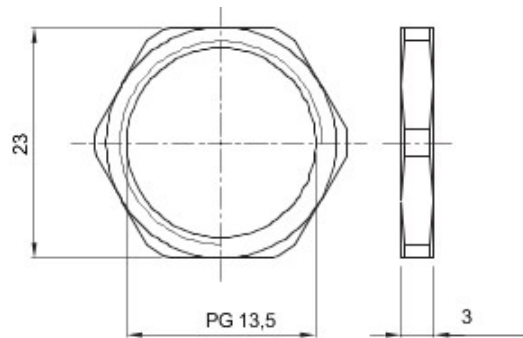

Material	Nichelat	Descriere	Piuliță de fixare
Tip pas filet	PG13.5	Arie	1 (G) - 20 (D)
Electrocod	3651		

#### DIMENSIONAL

GEWISS S.p.A. Via A. Volta, 1  
24069 Cenate Sotto - Bergamo - Italy  
tel. +39 035 94 61 11 fax +39 035 94 69 09

www.gewiss.com  
sat@gewiss.com  
Last update 12/01/2020

Data, measures, designs and pictures are shown only as informativ purposes, and could be changed without previous notice