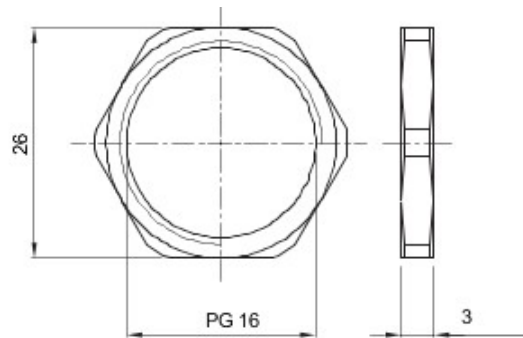

Material	Nichelat	Descriere	Piuliță de fixare
Tip pas filet	PG16	Arie	1 (G) - 20 (D)
Electrocod	3651		

#### DIMENSIONAL

GEWISS S.p.A. Via A. Volta, 1  
24069 Cenate Sotto - Bergamo - Italy  
tel. +39 035 94 61 11 fax +39 035 94 69 09

www.gewiss.com  
sat@gewiss.com  
Last update 12/01/2020

Data, measures, designs and pictures are shown only as informativ purposes, and could be changed without previous notice