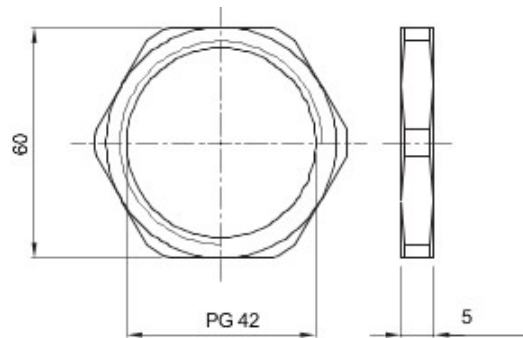

Material	Nichelat	Descriere	Piuliță de fixare
Tip pas filet	PG42	Arie	1 (G) - 20 (D)
Electrocod	3651		

#### DIMENSIONAL

GEWISS S.p.A. Via A. Volta, 1  
24069 Cenate Sotto - Bergamo - Italy  
tel. +39 035 94 61 11 fax +39 035 94 69 09

www.gewiss.com  
sat@gewiss.com  
Last update 12/01/2020

Data, measures, designs and pictures are shown only as informativ purposes, and could be changed without previous notice