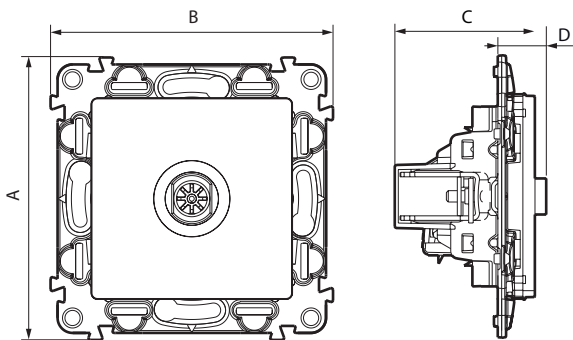

Valena™ Life - Valena™ INMATIC
TV Star sockets

Cat. No(s): 7 530 50/51 - 7 531 51 - 7 532 51 - 7 533 51
 7 563 51

7 531 51

1. USE

Male TV socket Ø 9,52 mm
 UHD (ultra high definition) compatible
 Class A shielding - Star wiring
 Recommended cable 17/19 VATC

2. RANGE

TV Star socket - Mechanism + cover plate				Mechanism only
White	Ivory	Aluminium	Black	
7 531 51	7 532 51	7 533 51	7 563 51	7 530 51
Type-F TV socket - Mechanism only				7 530 50

3. DIMENSIONS (mm)