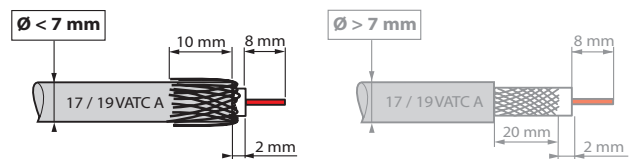

Valena™ Life - Valena™ INMATIC
TV Star sockets

Cat. No(s): 7 530 50/51 - 7 531 51 - 7 532 51 - 7 533 51
 7 563 51

7 531 51

1. USE

Male TV socket Ø 9,52 mm
 UHD (ultra high definition) compatible
 Class A shielding - Star wiring
 Recommended cable 17/19 VATC

2. RANGE

TV Star socket - Mechanism + cover plate				Mechanism only
White	Ivory	Aluminium	Black	
7 531 51	7 532 51	7 533 51	7 563 51	7 530 51
Type-F TV socket - Mechanism only				7 530 50

3. DIMENSIONS (mm)

Cat. Nos	A	B	C	D
7 531 51 - 7 532 51 - 7 533 51 - 7 563 51 7 530 51	75	75	40	13
7 530 50	75	75	44	17

4. CONNECTION

5. WIRING PRECAUTIONS

By restricting deformation of the coaxial cable, the rear connection avoids impedance discontinuity, thereby sustaining performance.

6. TECHNICAL CHARACTERISTICS

■ 6.1 Mechanical characteristics

Protection against impacts: IK 04
Protection against solid bodies and liquids: IP 20
Cable resistance: 120 N

■ 6.2 Material characteristics

- Cover plate: White ABS RAL 9003
Ivory ABS RAL 1013
Painted ABS Aluminium and Black
- Motor : - Casing: zamac
- Cover: zamac
- Pin: bronze
- Screws: galvanized steel
- Material of the support: Polycarbonate grey RAL 7037 + Metal
Halogen-free