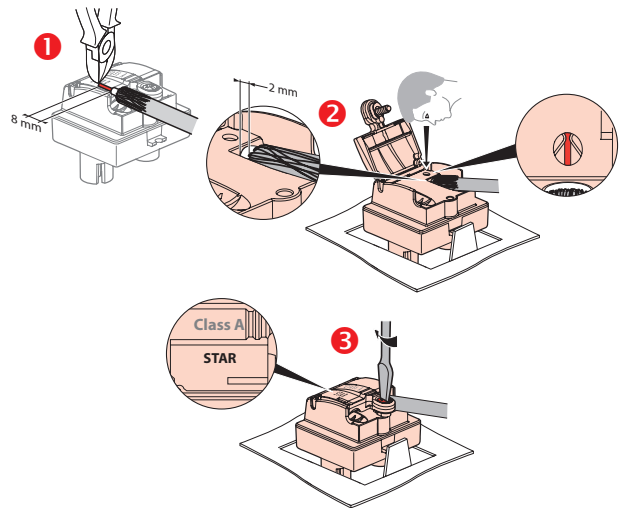

Valena™ Life - Valena™ INMATIC
TV Star sockets

Cat. No(s): 7 530 50/51 - 7 531 51 - 7 532 51 - 7 533 51
 7 563 51

7 531 51

1. USE

Male TV socket Ø 9,52 mm
 UHD (ultra high definition) compatible
 Class A shielding - Star wiring
 Recommended cable 17/19 VATC

2. RANGE

TV Star socket - Mechanism + cover plate				Mechanism only
White	Ivory	Aluminium	Black	
7 531 51	7 532 51	7 533 51	7 563 51	7 530 51
Type-F TV socket - Mechanism only				7 530 50

3. DIMENSIONS (mm)

Cat. Nos	A	B	C	D
7 531 51 - 7 532 51 - 7 533 51 - 7 563 51 7 530 51	75	75	40	13
7 530 50	75	75	44	17

4. CONNECTION

5. WIRING PRECAUTIONS

By restricting deformation of the coaxial cable, the rear connection avoids impedance discontinuity, thereby sustaining performance.