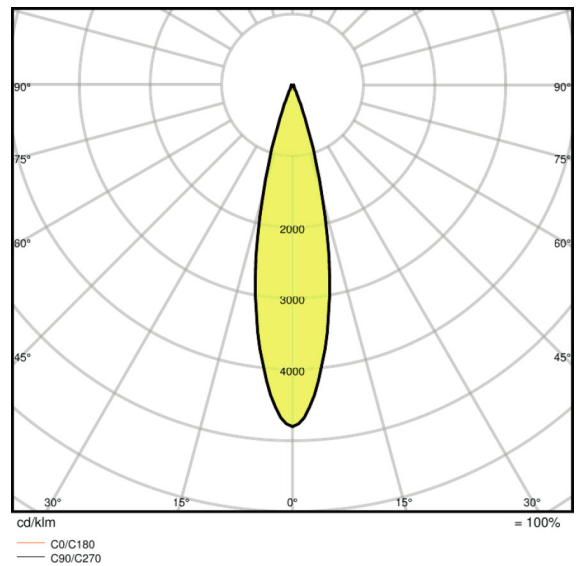

Energy consumption

16 kWh/1000h

Country-specific categorizations

Order reference

LPAR111 7524 15

Light Distribution

LDC typ polar