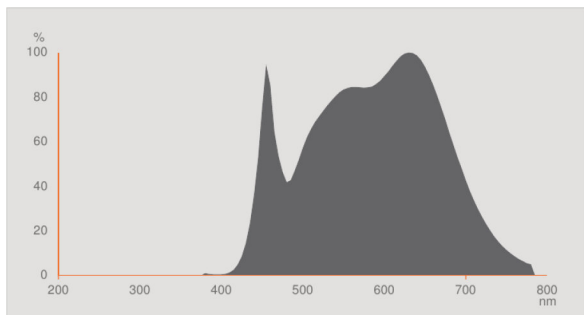

LDC typ cone

Spectral power distribution

LOGISTICAL DATA

Product code	Packaging unit (Pieces/Unit)	Dimensions (length x width x height)	Gross weight	Volume
4058075105010	Folding carton box 1	86 mm x 86 mm x 112 mm	246.00 g	0.83 dm³
4058075105027	Shipping carton box 6	275 mm x 185 mm x 130 mm	1546.00 g	6.61 dm³

The mentioned product code describes the smallest quantity unit which can be ordered. One shipping unit can contain one or more single products. When placing an order, for the quantity please enter single or multiples of a shipping unit.

REFERENCES / LINKS

For dimming conformity see

- www.ledvance.com/dim

For Guarantee see

- www.ledvance.com/guarantee

For further products and actual information concerning LED lamps see

- www.ledvance.com/ledlamps

Further information see

- www.ledvance.com/low-voltage-ledlamps

DISCLAIMER

Subject to change without notice. Errors and omission excepted. Always make sure to use the most recent release.