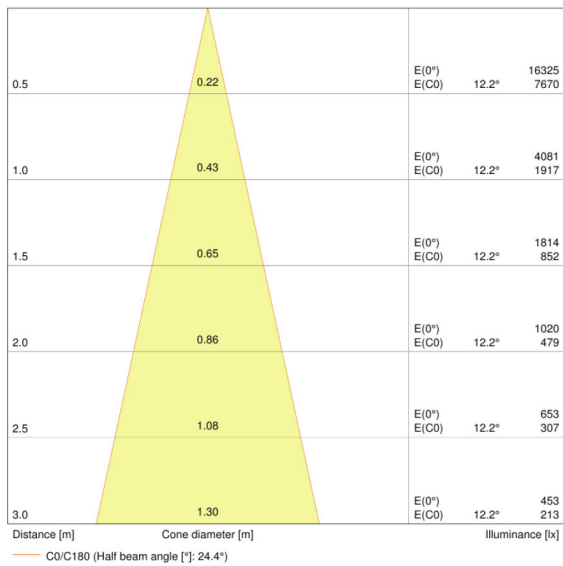

Energy consumption

16 kWh/1000h

Country-specific categorizations

Order reference

LPAR111 7524 15

Light Distribution

LDC typ polar