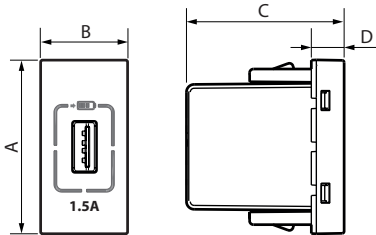

## 3. OVERALL DIMENSIONS

## 4. CONNECTION

Circuit breaker: 16 A max.

Type of terminals: with screws  
 Terminal capacity: 2 x 2.5 mm<sup>2</sup>  
 Stripping length: 6 mm  
 Screwdriver: flat 3.5 mm

**Recommended use:** circuit terminal outlet