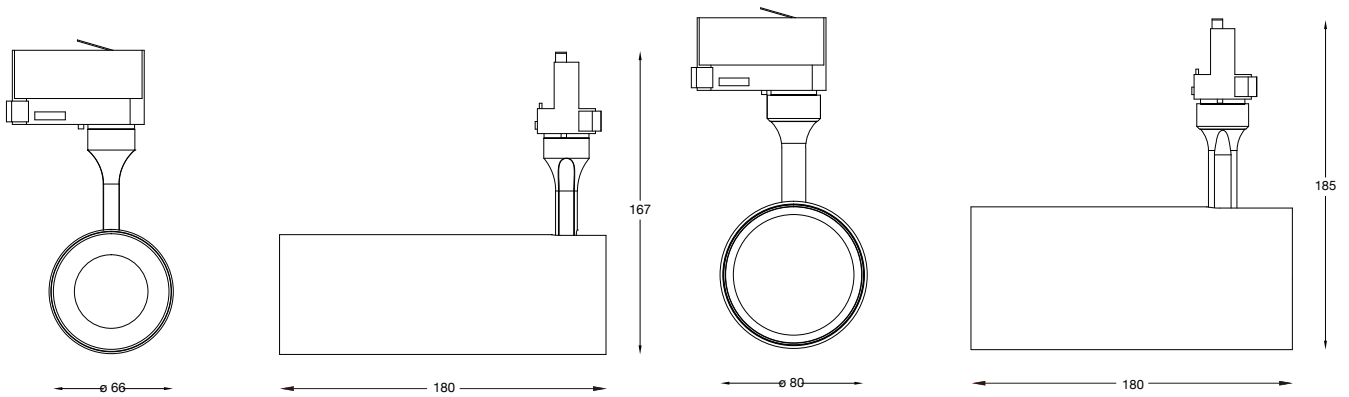

SMILE 15/20/30W CRI80/90 3000/4000K

| | | | |
|------|--------|-------|--------|
| 15 W | 3000 K | BLACK | 189581 |
| 15 W | 3000 K | WHITE | 189574 |
| 15 W | 3000 K | BLACK | 189604 |
| 15 W | 3000 K | WHITE | 189598 |
| 15 W | 4000 K | BLACK | 189628 |
| 15 W | 4000 K | WHITE | 189611 |
| 20 W | 3000 K | BLACK | 189642 |
| 20W | 3000 K | WHITE | 189635 |
| 20W | 3000 K | BLACK | 189666 |
| 20W | 3000 K | WHITE | 189659 |
| 20W | 4000 K | BLACK | 189680 |
| 20W | 4000 K | WHITE | 189673 |
| 30 W | 3000 K | BLACK | 189703 |
| 30 W | 3000 K | WHITE | 189697 |
| 30 W | 3000 K | BLACK | 189727 |
| 30 W | 3000 K | WHITE | 189710 |
| 30 W | 4000 K | BLACK | 189741 |
| 30 W | 4000 K | WHITE | 189734 |
| 15 W | 3000 K | BLACK | 189765 |
| 15 W | 3000 K | WHITE | 189758 |
| 15 W | 3000 K | BLACK | 189789 |
| 15 W | 3000 K | WHITE | 189772 |
| 15 W | 4000 K | BLACK | 189802 |
| 15 W | 4000 K | WHITE | 189796 |
| 20 W | 3000 K | BLACK | 189826 |
| 20 W | 3000 K | WHITE | 189819 |
| 20 W | 3000 K | BLACK | 189840 |
| 20 W | 3000 K | WHITE | 189833 |
| 20 W | 4000 K | BLACK | 189864 |
| 20 W | 4000 K | WHITE | 189857 |
| 30 W | 3000 K | BLACK | 189888 |
| 30 W | 3000 K | WHITE | 189871 |
| 30 W | 4000 K | BLACK | 189901 |
| 30 W | 4000 K | WHITE | 189895 |
| 30 W | 3000 K | BLACK | 189925 |
| 30 W | 3000 K | WHITE | 189918 |
| 15 W | 3000 K | BLACK | 189949 |
| 15 W | 3000 K | WHITE | 189932 |
| 15 W | 4000 K | BLACK | 189963 |
| 15 W | 4000 K | WHITE | 189956 |
| 15 W | 3000 K | BLACK | 189987 |
| 15 W | 3000 K | WHITE | 189970 |
| 20 W | 3000 K | BLACK | 190006 |
| 20 W | 3000 K | WHITE | 189994 |
| 20 W | 4000 K | BLACK | 190020 |
| 20 W | 4000 K | WHITE | 190013 |
| 20 W | 3000 K | BLACK | 190044 |
| 20 W | 3000 K | WHITE | 190037 |
| 30 W | 3000 K | BLACK | 190068 |
| 30 W | 3000 K | WHITE | 190051 |
| 30 W | 4000 K | BLACK | 190082 |
| 30 W | 4000 K | WHITE | 190075 |
| 30 W | 3000 K | BLACK | 190105 |
| 30 W | 3000 K | WHITE | 190099 |